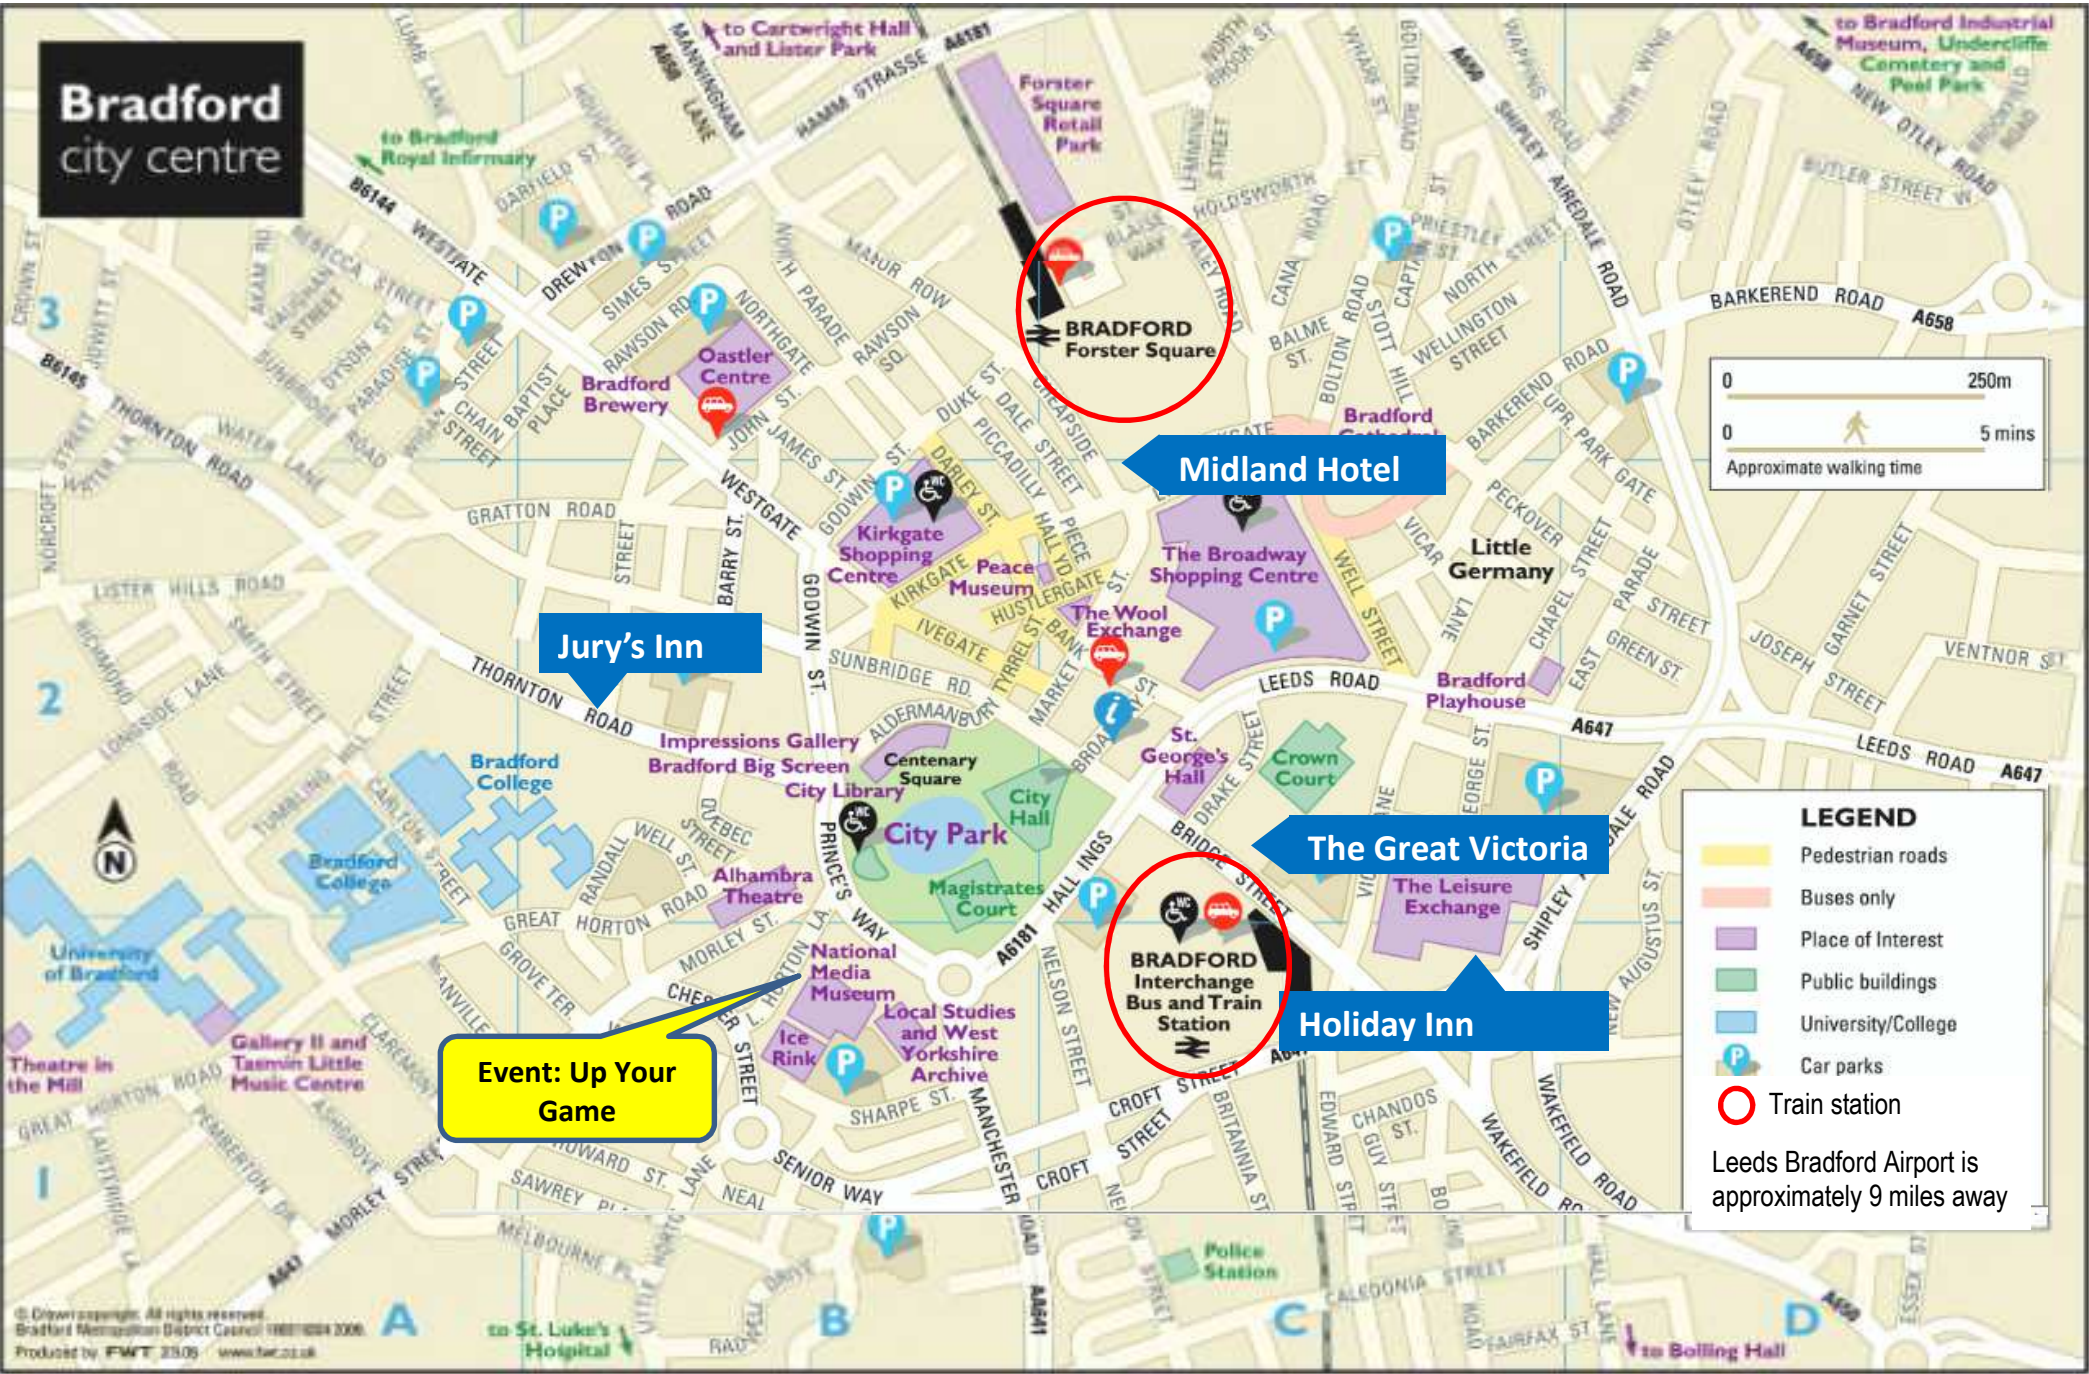

LEGEND

- Pedestrian roads
- Buses only
- Place of Interest
- Public buildings
- University/College
- Car parks
- Train station

Leeds Bradford Airport is approximately 9 miles away