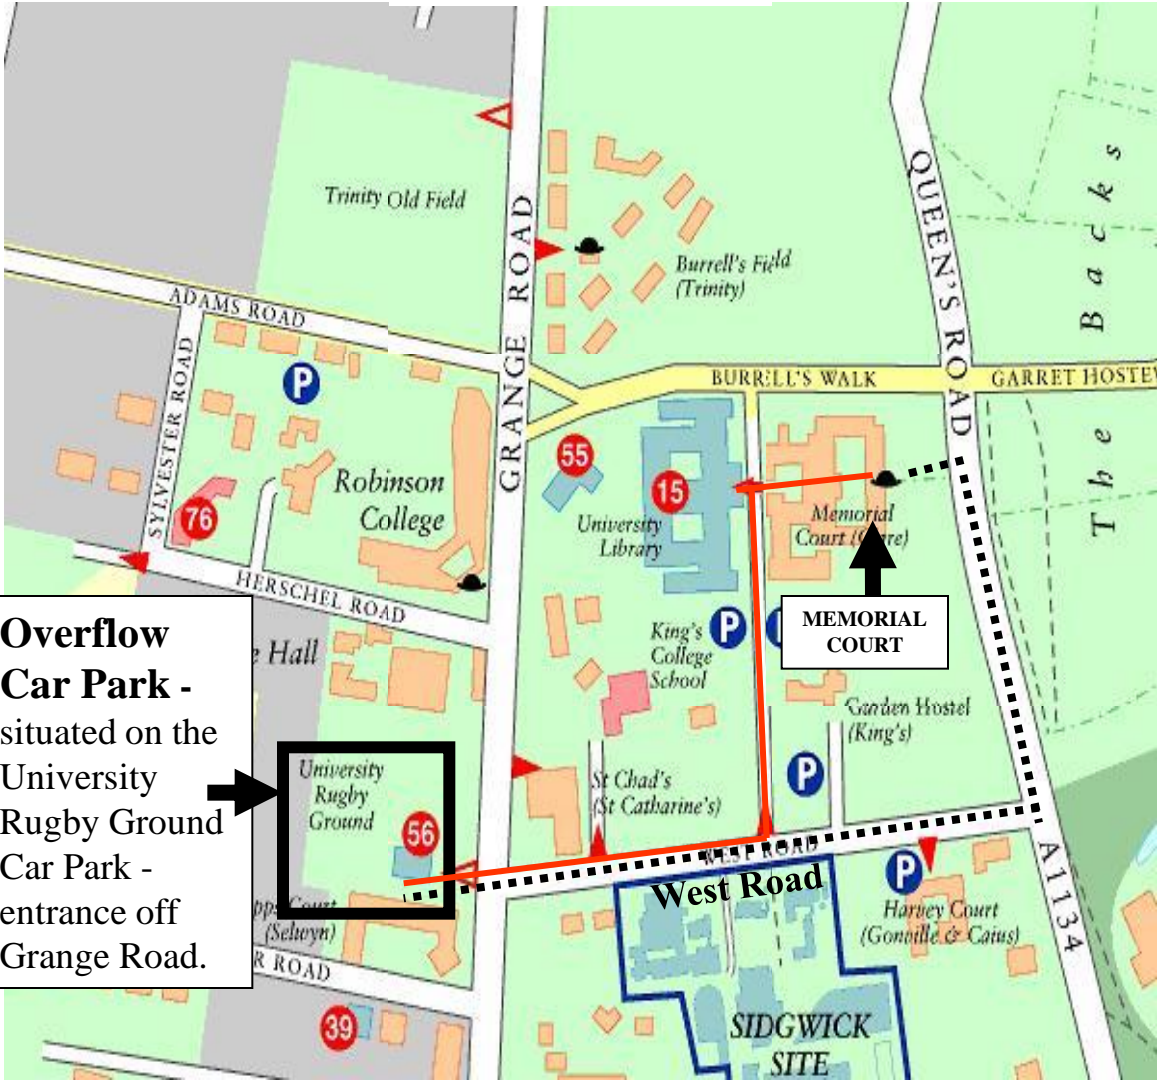

CLARE COLLEGE – Overflow Car Park At the University Rugby Club

Overflow Car Park - situated on the University Rugby Ground Car Park - entrance off Grange Road.

- = Car Route to the overflow car park
- = Pedestrian Route to Memorial Court